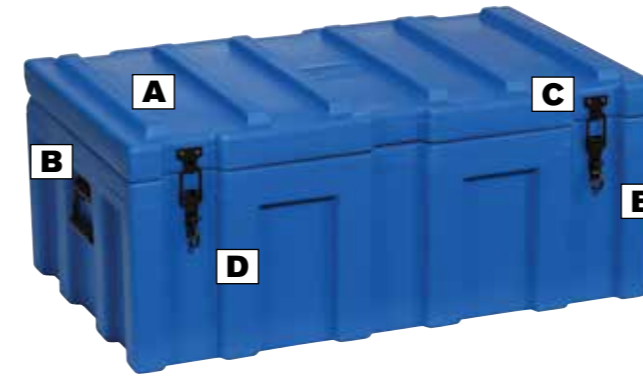

- **F** Over Centre Padlockable Lock
  To keep the inside cargo secure
- **G** Weather Resistant Sealing System
  EPDM hollow sponge seal in lid prevents moisture ingress. Moulded tongue-in-groove parting line maintains original configuration after impact
- **H** Reinforced Corners and Edges.
  15-20% thicker corners and edges for added impact protection
- **I** Positive Anti-Shear Ribs
  Prevent lid separation upon impact
- **J** Mould-in stacking ribs
  Provide columnar strength for stacking