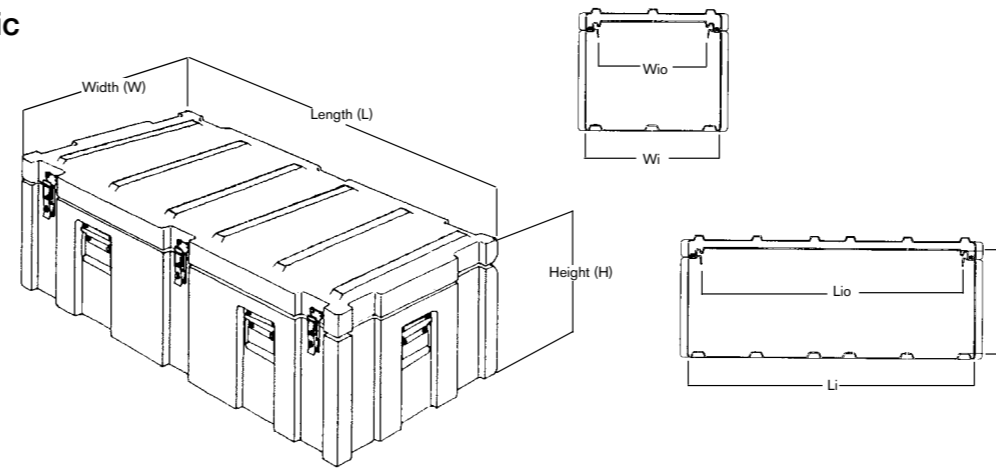

L30 – Refers to the external lid height = 300mm

PRODUCT CODE	PRODUCT TYPE	EXTERNAL L x W x H (mm)	OPENING L x W (mm)	INTERNAL L x W x H (mm)	WEIGHT (kgs)
BG055055025L08	SPACECASE MODULAR 555525 L08	550 x 550 x 225	470 x 440	490 x 490 x 175	6.80
BG055055031L08	SPACECASE MODULAR 555531 L08	550 x 550 x 310	470 x 440	490 x 490 x 255	7.80
BG055055045L08	SPACECASE MODULAR 555545 L08	550 x 550 x 450	470 x 440	490 x 490 x 405	8.00
BG055055055L30	SPACECASE MODULAR 555555 L30	550 x 550 x 550	470 x 440	490 x 490 x 550	9.00
BG055055067L08	SPACECASE MODULAR 555567 L08	550 x 550 x 675	470 x 440	480 x 480 x 630	10.50
BG055055067L30	SPACECASE MODULAR 555567 L30	550 x 550 x 675	470 x 440	490 x 490 x 640	11.00
BG055055080L08	SPACECASE MODULAR 555580 L08	550 x 550 x 800	470 x 440	480 x 480 x 745	13.00
BG055055102L30	SPACECASE MODULAR 5555102 L30	550 x 550 x 1020	470 x 440	480 x 480 x 990	15.00
BG055TRAYBK	555545 TRAY BLACK	395 x 395 x 85	N/A	385 x 385 x 80	1.00
BG110055025L08	SPACECASE MODULAR 1105525 L08	1100 x 550 x 225	1020 x 440	1045 x 495 x 170	12.00
BC110055025L0846	SPACECASE MODULAR 1105525 L08 (w/castors)	1100 x 550 x 225	1020 x 440	1045 x 495 x 170	12.00

Product Features

- Moulded from UV stabilised food-grade polyethylene plastic
- Modular, stackable and interlocking design
- High strength rugged case – will not rust or dent
- Dust, Oil, Chemicals and Water resistant
- Large range of sizes
- Made military tough
- 3 Year Warranty
- Proudly designed and manufactured in Australia

- **A** Interlocking Male/Female Ribs for Stacking
  Secure non-slip stacking on matched size cases
- **B** Comfortable Rubber Grip Handles
- **C** Recessed Hardware
  Hardware protected from impact Snag-free exterior
- **D** Zinc Plated and E-coated Hardware
  Stainless steel hardware also available
- **E** Keeper Pin
  Prevents opening under vibration